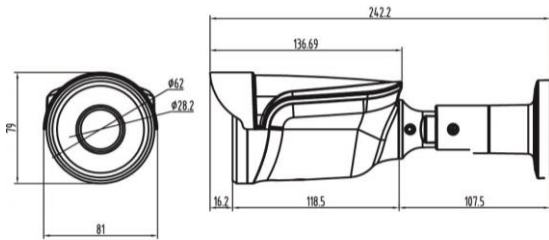

NETWORK IP CAMERA

HIP-HP536V5

5MP NETWORK IP IR BULLET CAMERA

STARVIS

H.265

WDR

Features

- Sony STARVIS 5.69MP Image Sensor
- Ultra low light color camera(0.01lux/F1.2)
- Triple codec(H.265, H.264, MJPEG)
- Triple Stream
- Max 30fps @ all resolution
- Support Onvif/PoE/External Video
- DOL True WDR
- IR LED : 42 units(40m)
- True Day & Night
- Motorized VF Lens 2.8~12mm
- IP66 Weatherproof

Camera Specifications

IMAGE	Image Sensor	Sony Starvis 5.69MP(1/2,8") Image Sensor
	Scan System	Progressive Scan
	Total Pixels	2704(H) x 2104(V), 5.68 Mega Pixels
	Effective Pixels	2616(H) x 1964(V),58.13 Mega Pixels
Function	Day & Night	Auto / Day(Color) / Night(BW)
	Privacy Area	On / Off (8 Programmable Zones)
	Motion Detection	432 Zone (On / Off, 1~5step)
	W D R	DOL True WDR
	3D DNR	2DNR, 3DNR
	S/N Ratio	More 52dB
	BLC	HLC, BLC
	Digital Zoom	16x
	Degof/LDS/Mirror	On / Off
White Balance	Auto/Push/Indoor/Outdoor/Fluorescent/User	
Lens	Focal Length	Motorized VF Lens 2.8~12mm
IR LEDs	IR LEDs	42 units
Electrical	Power Supply	DC12[V] ±10% / Max 750mA
	Operating Temp.	-10°C ~ +50°C
Environmental	Preservation Temp.	-20°C ~ +60°C
	Humidity	0% ~ 80%
Mechanical	Weight.	Approx. 750g(W/Sunshield & Bracket)

Network Specifications

System	OS	Embedded Linux
Network	Interface	RJ45 10/100 Base-T
	Protocol	TCP/IP,UDP/IP,RTP,RTSP,RTCP,NTP, HTTP,DHCP,FTP,SMTP,DNS,DDNS
	Onvif	ver17.06
	DDNS	lplinker.net
Video	Simultaneous Access	Max. 10 user
	Compress Format	H.265, H.264, MJPEG
	Resolution	2560x1920/2560x1440/2048x1536/1600x1200 /1920x1080/1280x1024/1280x960/640x480/ 640x360/320x240/320x180
	Frame Rate	Max. 30fps @all resolution
Audio	Streaming	Triple Stream (Stream1,2,3) RTP/RTSP, UnicastRTP, Multicast RTP
	Compress Format	G.711 u-law
Event	Streaming	Two way
	Sensor In	1(NC/NO)
Web Browser	Alarm Out	1 (Digital Output, Open Collector)
	OS	Windows 7, 8, 10
	Manager	IE(over 11), Firefox, Safari, Opera
	Viewer	IE only (Active-X)

*Specification and Design are subject to change without notice